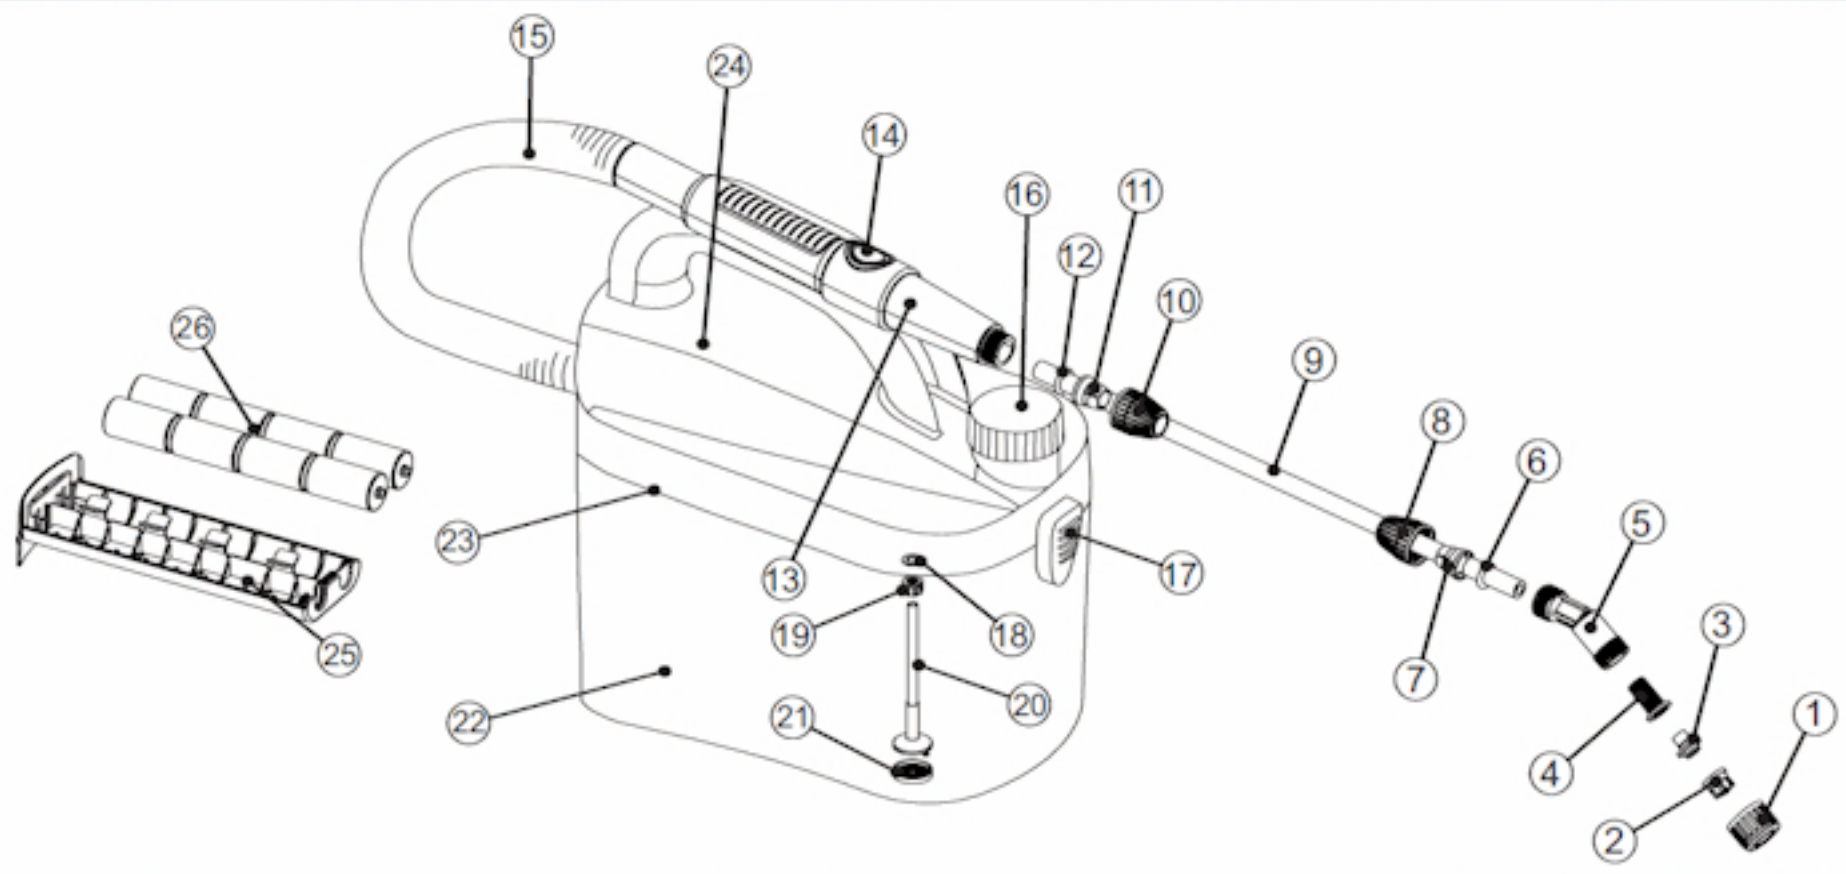

Fence and Decking Power Sprayer

Part description

Product name

1. Nozzle retainer
2. Nozzle
3. Pre-orifice
4. Nozzle filter
5. Nozzle elbow

Fence and Decking Power Sprayer Nozzle assembly

6. Round gasket (A)
7. Cone (A)
8. Cone nut (A)
9. Lance
10. Cone nut (B)
11. Cone (B)
12. Round gasket (B)

Fence and Decking Power Sprayer Lance assembly

16. Tank cap

Fence and Decking Power Sprayer Tank cap

17. Lock button

Fence and Decking Power Sprayer Lock button

18. Rubber washer
19. Nut
20. Suction Pipe
21. Inlet filter

Fence and Decking Power Sprayer Suction Pipe assembly

22. Tank

Fence and Decking Power Sprayer Tank

25. Battery box

Fence and Decking Power Sprayer Battery box