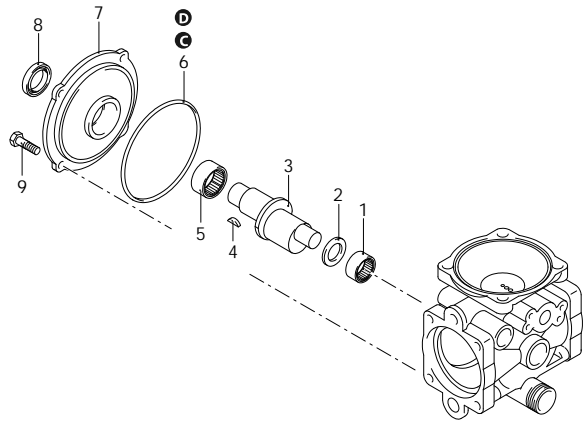

AR 202

157 - 32091 - 153 - 32090

Code Description		Q	Note
1	480370 Bushing	1	Lubricate with Mineral Grease
2	800160 Spacer	1	Lubricate with Mineral Grease
3	800175 Shaft	1	H marked
4	800590 Key	1	
5	800180 Bushing	1	Lubricate with Mineral Grease
6	800380 O-ring	1	Ø 97x1,6 Lubricate with motor oil
7	800020 Flange	1	
8	800200 Ring	1	seal
9	320350 Screw	4	TE M6x12 C=10Nm
A	2408 Valve kit	1	
B	1927 Maintenance repair kit	1	NBR
B	43195 Diaphragms kit	1	BlueFlex
B	43196 Diaphragms kit	1	Desmopan
C	2409 O-ring kit	1	
D	2410 Maintenance repair kit	1	NBR

AR-2_000133_v01

AR 202 SP - NBR • 157
AR 202 SP - BlueFlex • 32091
AR 202 SP VRI - NBR • 153
AR 202 SP VRI - BlueFlex • 32090

Revision: 1

Date: 07/02/2023