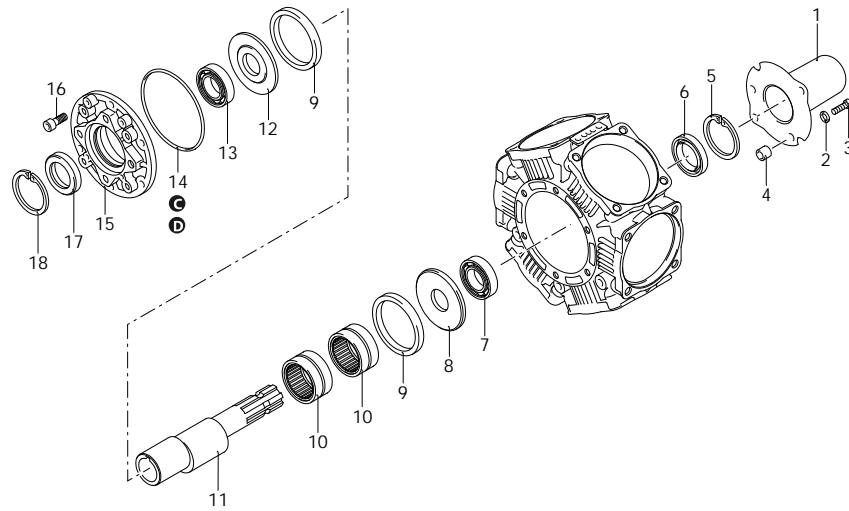

AR-2_000008_v01

- AR 280 BP AP C/C - NBR • 1182
- AR 280 BP AP C/C - BlueFlex • 32046
- AR 280 BP AP C/F Ø 25 - NBR • 1235
- AR 280 BP AP C/F Ø 25 - BlueFlex • 32047
- AR 280 BP AP C/F Ø 32 - NBR • 1232
- AR 280 BP AP C/F Ø 32 - BlueFlex • 32048

Revision: 1

Date: 07/02/2023

AR 280 BP

1182 - 32046 - 1235 - 32047 - 1232 - 32048

C / F Ø 25

Code	Description	Q	Note
1	760360 Guard	1	
2	320621 Washer	3	
3	650640 Screw	3	C=50Nm
4	1300280 Spacer	3	
5	200390 Ring	1	seeger Øi 62
6	751990 Ring	1	seal
7	751280 Bearing	1	Press Mount
8	540040 Plate	1	Lubricate with motor oil
9	750130 Ring	2	Lubricate with motor oil
10	750090 Bearing	2	
11	760460 Shaft	1	BZ marked
12	760510 Plate	1	Lubricate with motor oil
13	230310 Bearing	1	Press Mount
14	851360 O-ring	1	Ø 120,32x2,62
15	2420181 Support	1	Lubricate with Mineral Grease
16	650640 Screw	6	C=50Nm
17	1800090 Ring	1	seal
18	620330 Ring	1	seeger Øi 65
A	2114 Valve kit	1	
B	1926 Diaphragms kit	1	NBR
B	43190 Diaphragms kit	1	BlueFlex
B	2310 Diaphragms kit	1	Desmopan
B	1975 Diaphragms kit	1	HPDS
C	42513 O-ring kit	1	
D	42516 Maintenance repair kit	1	NBR
D	47221 Maintenance repair kit	1	BlueFlex