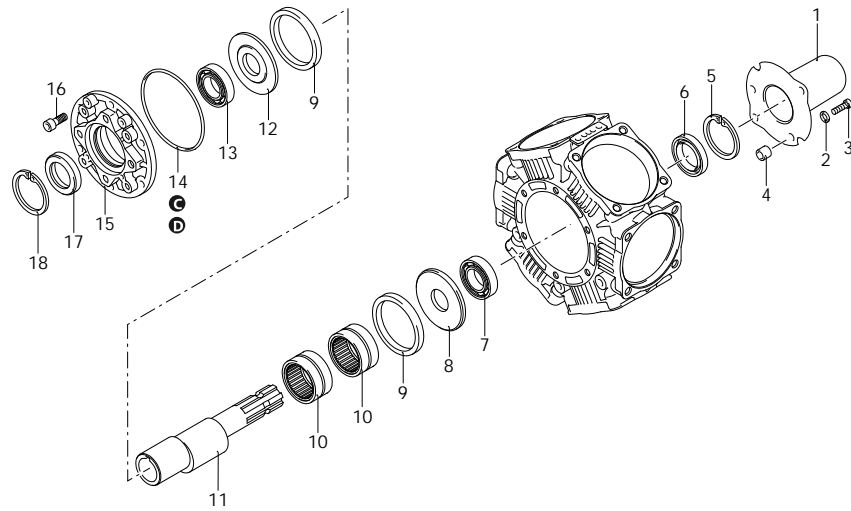

SAE 30
2,400 Kg

Revision: 1

Date: 07/02/2023

AR 280 BP

1182 - 32046 - 1235 - 32047 - 1232 - 32048

Code	Description	Q	Note
1	760360 Guard	1	
2	320621 Washer	3	
3	650640 Screw	3	C=50Nm
4	1300280 Spacer	3	
5	200390 Ring	1	seeger Øi 62
6	751990 Ring	1	seal
7	751280 Bearing	1	Press Mount
8	540040 Plate	1	Lubricate with motor oil
9	750130 Ring	2	Lubricate with motor oil
10	750090 Bearing	2	
11	760530 Shaft	1	BT marked
12	760510 Plate	1	Lubricate with motor oil
13	230310 Bearing	1	Press Mount
14	851360 O-ring	1	Ø 120,32x2,62
15	2420181 Support	1	Lubricate with Mineral Grease
16	650640 Screw	6	C=50Nm
17	1800090 Ring	1	seal
18	620330 Ring	1	seeger Øi 65
A	2114 Valve kit	1	
B	1926 Diaphragms kit	1	NBR
B	43190 Diaphragms kit	1	BlueFlex
B	2310 Diaphragms kit	1	Desmopan
B	1975 Diaphragms kit	1	HPDS
C	42513 O-ring kit	1	
D	42516 Maintenance repair kit	1	NBR
D	47221 Maintenance repair kit	1	BlueFlex