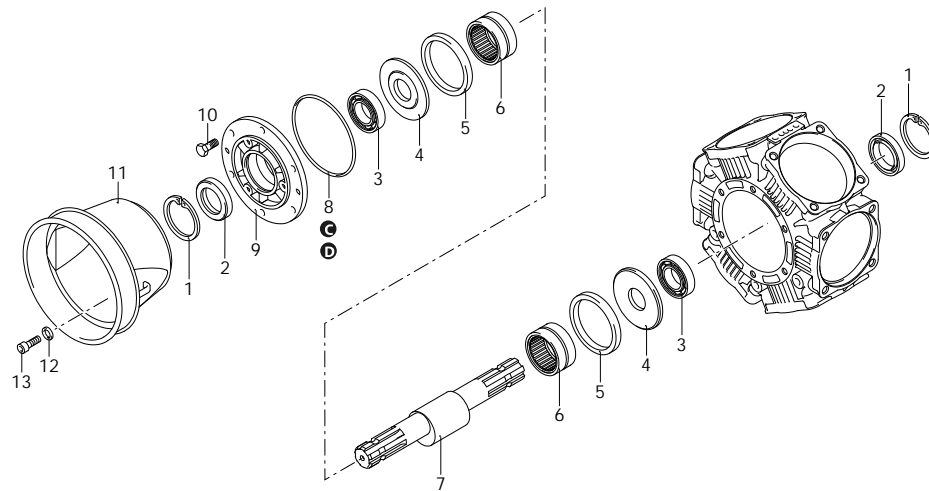

AR-2_000007_v01

- AR 280 BP AP C/C - NBR • 1182
- AR 280 BP AP C/C - BlueFlex • 32046
- AR 280 BP AP C/F Ø 25 - NBR • 1235
- AR 280 BP AP C/F Ø 25 - BlueFlex • 32047
- AR 280 BP AP C/F Ø 32 - NBR • 1232
- AR 280 BP AP C/F Ø 32 - BlueFlex • 32048

Revision: 1

Date: 07/02/2023

AR 280 BP

1182 - 32046 - 1235 - 32047 - 1232 - 32048

Code	Description	Q	Note
1	200390 Ring	seeger Øi 62	2
2	751990 Ring	seal	2 Lubricate with Mineral Grease
3	751280 Bearing		2 Press Mount
4	540040 Plate		2 Lubricate with motor oil
5	750130 Ring		2 Lubricate with motor oil
6	750090 Bearing		2
7	750174 Shaft	AV marked	1
8	851360 O-ring	Ø 120,32x2,62	1 Lubricate Molykote Longterm W2
9	680020 Support		1 Lubricate with Mineral Grease
10	160672 Screw	TE M10x25	6 C=35Nm / Loxeal 55-14
11	1500470 Cardan protection	ø 239 mm	1
12	390314 Washer		3
13	850251 Screw	TCEI M8x12	3 C=10Nm
A	2114 Valve kit		1
B	1926 Diaphragms kit	NBR	1
B	43190 Diaphragms kit	BlueFlex	1
B	2310 Diaphragms kit	Desmopan	1
B	1975 Diaphragms kit	HPDS	1
C	42513 O-ring kit		1
D	42516 Maintenance repair kit	NBR	1
D	47221 Maintenance repair kit	BlueFlex	1